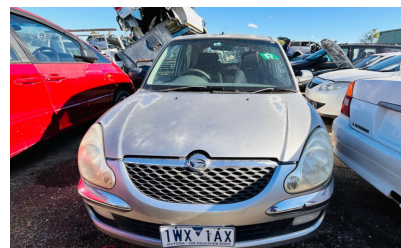

# 2002 DAIHATSU SIRION 4DOOR HATCHBACK 1.3 PETROL

6 Bormar Drive Pakenham Victoria 3810  
sales@europeanspareparts.com.au  
Phone : 03 5943 9100  
Web : <https://europeanspareparts.com.au/>

03 5943 9100

## listing Description

---

The 2002 Daihatsu Sirion is a top choice for those seeking compact size, fuel efficiency, and reliability. This hatchback is perfect for city driving and long trips, offering excellent mileage, a spacious interior, and the dependability Daihatsu is known for. It also includes essential safety features for added peace of mind.