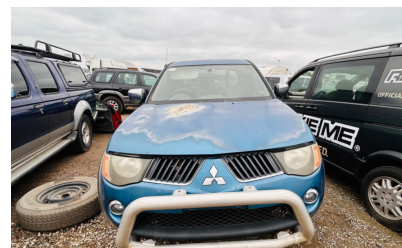

2007 MITSUBISHI TRITON 4DOOR 3.5 PETROL AUTOMATIC

6 Bormar Drive Pakenham Victoria 3810
sales@europeanspareparts.com.au
Phone : 03 5943 9100
Web : <https://europeanspareparts.com.au/>

03 5943 9100

0480 095 613

listing Summary

Published : Aug 14, 2024

listing Description

The 2007 Mitsubishi Triton is a top choice for those seeking durability, versatility, and off-road capability. This pickup truck is perfect for both work and play, offering strong performance, a rugged design, and the reliability Mitsubishi is known for. It also includes essential safety features for added peace of mind.

We provide perfectly fitting, reliable parts with a wide selection to cover all your needs, backed by expert support to ensure your vehicle continues to run smoothly.

Specialties

The 2007 Mitsubishi Triton is built for reliability, versatility, and power. With its robust engine and durable design, it's perfect for tough jobs and off-road adventures. The Triton combines practical features with comfort, offering a smooth ride even on rough terrains. Its spacious interior and advanced safety features make it a trusted companion for both work and leisure. Experience strength, comfort, and dependability in one package with the 2007 Mitsubishi Triton.

Year

2007

Drive Type

Front-Wheel Drive

Condition

Used

Transmission

Automatic