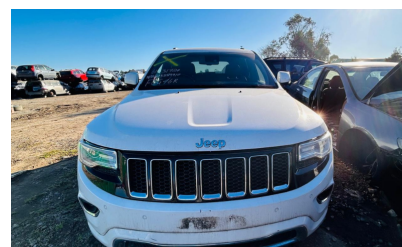

2015 JEEP GRAND CHEROKEE 3.0L DIESEL AUTO TURBO

6 Bormar Drive Pakenham Victoria 3810
sales@europeanspareparts.com.au
Phone : 03 5943 9100
Web : <https://europeanspareparts.com.au/>

03 5943 9100

0480 095 613

listing Summary

Published : Sep 03, 2024

listing Description

The 2015 Jeep Grand Cherokee is a top choice for those seeking power, luxury, and versatility. This SUV is perfect for both city driving and off-road adventures, offering strong performance, a refined interior, and the rugged durability Jeep is known for. It also includes essential safety features for added peace of mind.

Why Choose Our Parts:

- **Perfect Fit:** High-quality, precise parts for your Grand Cherokee.
- **Wide Selection:** Find everything from engine to interior parts.
- **Expert Support:** We're here to help with your parts needs.

We provide perfectly fitting, reliable parts with a wide selection to cover all your needs, backed by expert support to ensure your vehicle continues to run smoothly.

Specialties

The 2015 Jeep Grand Cherokee combines luxury, performance, and advanced technology in one powerful package. Its sleek design and comfortable interior make every drive enjoyable, while the high-performance engine delivers the excitement you crave.

Body

JEEP

Brand

GRAND CHEROKEE

Made In

2015

Fuel Type

DIESEL