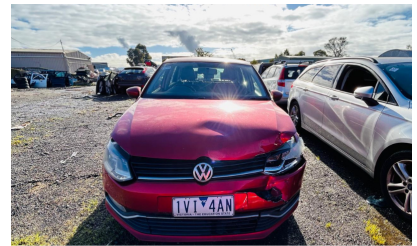

2015 VOLKSWAGEN POLO 4DOOR HATCHBACK 1.2 PETROL MANUAL

6 Bormar Drive Pakenham Victoria 3810
sales@europeanspareparts.com.au
Phone : 03 5943 9100
Web : <https://europeanspareparts.com.au/>

03 5943 9100

0480 095 813

listing Summary

Published : Sep 03, 2024

listing Description

The 2015 Volkswagen Polo is a top choice for those seeking style, efficiency, and reliability. This compact car is perfect for both city commutes and long drives, offering smooth performance, a comfortable interior, and the durability Volkswagen is known for. It also includes essential safety features for added peace of mind.

Why Choose Our Parts:

- **Perfect Fit:** High-quality, precise parts for your Polo.
- **Wide Selection:** Find everything from engine to interior parts.
- **Expert Support:** We're here to help with your parts needs.

We provide perfectly fitting, reliable parts with a wide selection to cover all your needs, backed by expert support to ensure your vehicle continues to run smoothly.

Specialties

The 2015 Volkswagen Polo is a blend of style, performance, and innovation. This car offers advanced technology, a sleek design, and a comfortable driving experience. With its efficient engine and top-notch safety features, the Polo delivers reliable performance on every journey.

Body

VOLKSWAGEN

Brand

POLO

Made In

2015

Fuel Type

PETROL